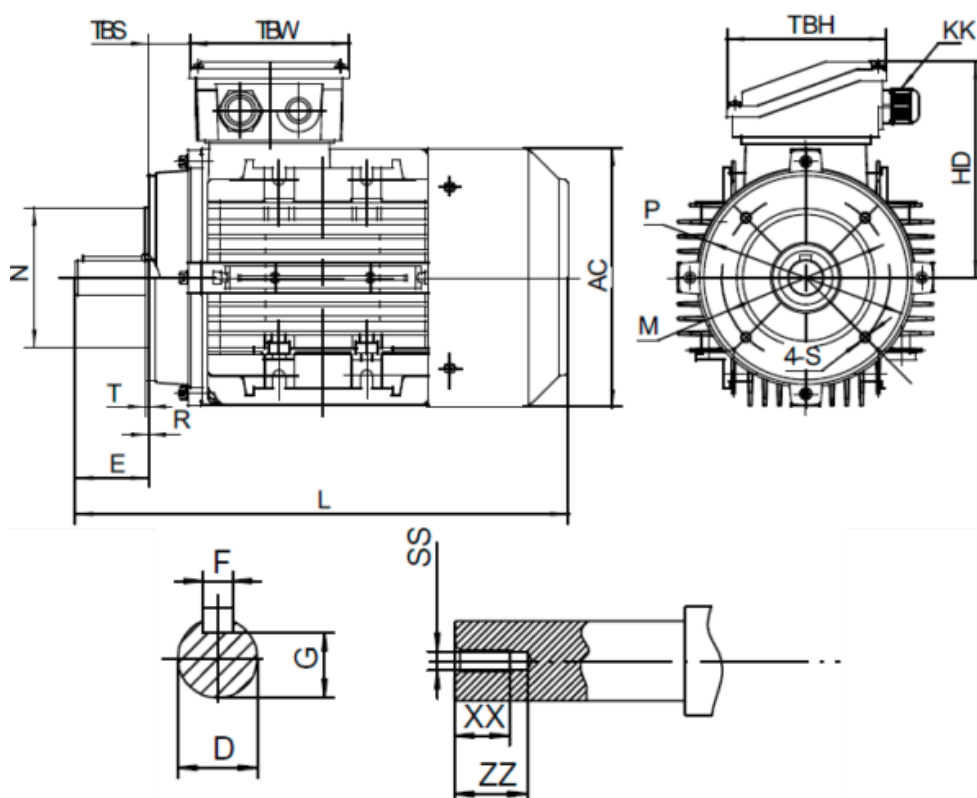

Data Sheet

Article number: 2518001102154080

Description: Kleedrive T3A 802-2 1.1kw 2800 rpm UL/CSA
3x230/400V 50 HZ IP55 B14 Eff=82,7% Bimetal thermostat

Measures

AA = 160	L = 277	TBH = 109
AC = Ø157	M = Ø100	TBS = 26.5
AD = 214	N = Ø80	TBW = 109
D = Ø19	P = Ø120	XX = 16
E = 40	R = 0	ZZ = 21
F = 6	S = M6	
G = 15.5	SS = M6	
HD = 134	T = 3	